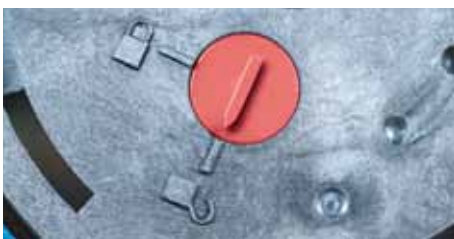

SCOUT® PRO

Hands Down—the industry's best portable balance

- ✓ Mechanical and software protection provides superior resistance to shock and overloading
- ✓ Easy, snap-in RS232 or USB interface accessory
- ✓ g, kg*, oz, ozt, lbs and combined lb:oz display**, dwt
- ✓ Software lock switch and integrated transportation lock

Designed for use in laboratory applications, the Scout Pro features easy-to-use two-button operation, a high-contrast LCD display, multiple weighing units, four application modes. And with the option of either RS232 or USB connectivity, the OHAUS Scout Pro is the portable balance for your needs!

Display Hold

RS232/USB Interface (Optional)

Battery Power

Integrated security bracket accommodates accessory security device.

Internal RS232 or USB port with integrated cable.

Item #	SP202	SP402	SP602	SP401	SP601	SP2001	SP4001	SP6001	SP6000	
Capacity (g)	200	400	600	400	600	2000	4000	6000	6000	
Readability (g)	0.01			0.1			1		1	
Linearity	±0.01		±0.02		±0.1			±0.02		±1
Pan Size (in/cm)	4.7 / 12 Diameter				6.5 × 5.5 / 16.5 × 14.2					
Dimensions (W×H×D) (in/cm)	7.56 × 2.13 × 8.27 / 19.2 × 5.4 × 21									
Span Mass (g)	200	200	300	200	300	2000	4000	6000	4000	
Mass Item # (opt.)	51025-16	51025-16	51025-16	51025-16	51035-16	51026-16	51026-16 (2)	51026-16 (2)	51026-16 (2)	