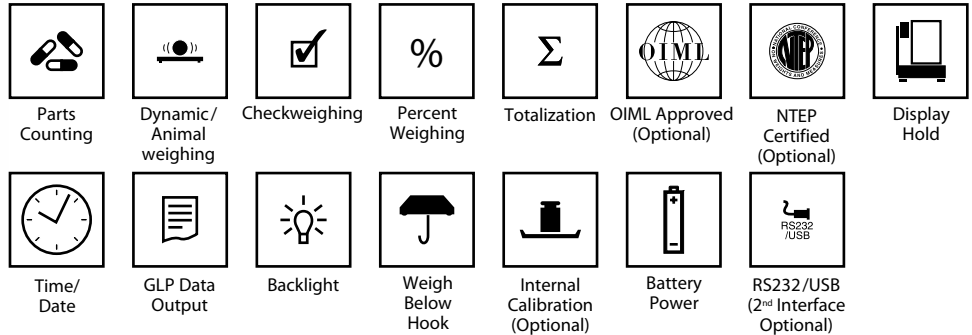

Removable windring

1mg models include draftshield.

ADVENTURER™ PRO

The most complete balance in its class

- ✓ **SmarText™** software easily guides users through applications
- ✓ **QuadraStance™** design for superior stability
- ✓ **mg, g, kg, lb, oz, ozt, ct, GN, dwt, m, N, ti, t HK, t SG, t TW, baht, mesghal, tola, custom unit**

The Adventurer Pro has established itself as the industry's most versatile balance. It counts, it sums, it holds and it delivers traceable results. No other balance in its class offers as many features in a compact design.